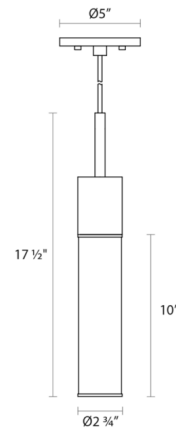

Lightology

lightology.com
866-954-4489
05-16-26

Project: _____

Company: _____

Location: _____ Fixture Type: _____

SPEC #: **SON102291**

Approved On: _____ Approved By: _____

Gotham Multi Light Pendant

By Sonneman

Description

Gotham Multi Light Pendant comes with a Black Mesh shade and a Textured Black finish. 60 watt, 120 volt Edison Tube type Medium base retro incandescent bulbs are required, but not included. Comes with a black silk cord. ETL listed. 1 Light: 2.75 inch width x 17.5 inch height. 5 Light: 12 inch width x 17.5 inch height x 120 inch maximum length.

Specifications

COLOR . . . . . Black Mesh
BODY FINISH . . . . . Textured Black
WATTAGE 60W
DIMMER . . . . . Standard 120V
DIMENSIONS . . . . . 120"L x 2.75"W x 17.5"H x 2.75"D
BULB NOT INCLUDED . . . . . 1 x Edison Tube/Medium (E26)/60W/120V Incandescent

CLICK TO VIEW PRODUCT

Notes: