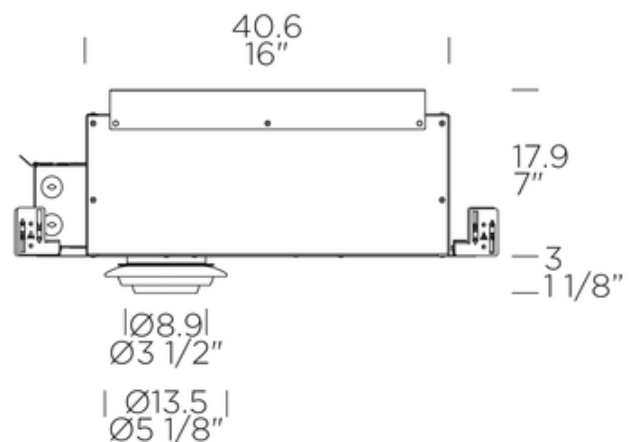

Technical Information

LUMINOUS FLUX	2000 lumens
LUMENS/WATT	86.96
LAMP COLOR	4000K
COLOR RENDERING	80 CRI
FUNCTION	Decorative
CEILING TYPE	Drywall with Trim
HOUSING TYPE	New construction IC
HOUSING HEIGHT	7"

SPEC # LEU1022940