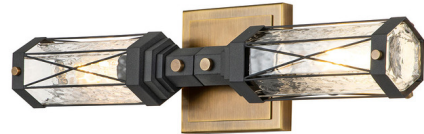

Lightology

lightology.com
866-954-4489
04-25-26

Project: _____

Company: _____

Location: _____ Fixture Type: _____

SPEC #: **LN1023092**

Approved On: _____ Approved By: _____

Abbey Double Wall Sconce

By Lucas + McKearn

Description

The Abbey Double Wall Sconce possesses a Tudor-like beauty that captures the essence of British refinement with contrasting hardware and mixed metal finishes. The watermark glass adds nostalgic charm. Finished in Antique Brass with Matte Black. ADA compliant. Damp location rated. ETL listed.

Shown in antique brass / matte black

Specifications

COLOR Matte Black
BODY FINISH Antique Brass
WATTAGE 16W
DIMMER Standard 120V
DIMENSIONS 5.5"W x 20"H x 4"D
BULB NOT INCLUDED 2 x T10/Medium (E26)/8W/120V LED