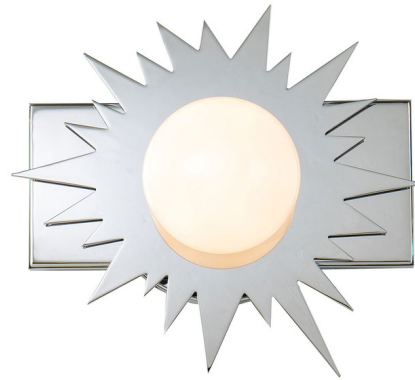

## Soleil Wall Sconce

By Lucas + McKearn

### Description

The Soleil Wall Sconce has a sunshine that makes everyone smile. With its sanded glass globes acting like miniature suns, the Soleil shines. The Polished Chrome evokes a cool, edgy vibe, while the Weathered Zinc with Antique Gold Leaf combination brings rustic warmth. Damp location rated. ETL listed.

Shown in polished chrome

### Specifications

COLOR	N/A
BODY FINISH	Polished Chrome
WATTAGE	40W
DIMMER	Standard 120V
DIMENSIONS	8"W x 8.5"H x 4.5"D
BULB NOT INCLUDED	1 x G30/Medium (E26)/40W/120V Incandescent

CLICK TO VIEW PRODUCT