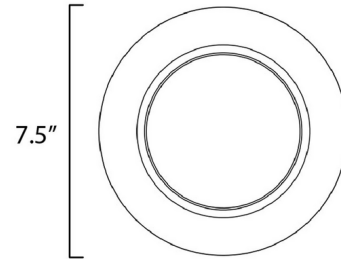

Shown in satin nickel / white