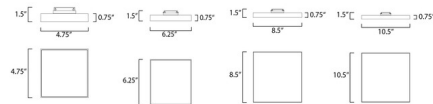

### Description

The Trim Square Ceiling Light Fixture creates an impression of recessed lighting. Housed in Die-Cast Aluminium, the Trim is composed of thin discs of evenly illuminated LEDs and cast through a White polycarbonate diffuser. The high efficiency and great color rendering make this a perfect choice for your next project. Available in five sizes. Wet Location Rated. UL Listed.

### Specifications

COLOR	White
BODY FINISH	Satin Nickel
WATTAGE	25W
DIMMER	Low Voltage Electronic
DIMENSIONS	15"W x 1.5"H
INTEGRATED LED MODULE	1 x LED/25W/120V LED