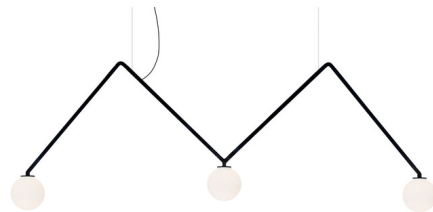

By Nemo

Description

The Dabliu Linear Pendant brings a clean minimalist look to your interior space. The slender structure features three light points featuring Opal glass Globes, Gold Cones or Black 40 degree spot lights. Available with 2700K or 3000K color temperatures.

Specifications

COLOR White
BODY FINISH Black
WATTAGE 15W
DIMMER 0-10V
DIMENSIONS 51.18"L x 3.93"W x 16.53"H
INTEGRATED LED MODULE 3 x LED/5W/120V LED
COUNTRY OF ORIGIN Italy

Technical Information

PRODUCT DIMENSIONS Adjustable Cable Length: 78.74"
COLOR RENDERING 90 CRI
LAMP COLOR 2700K
LUMENS/WATT 80.00
LUMINOUS FLUX 400 lumens