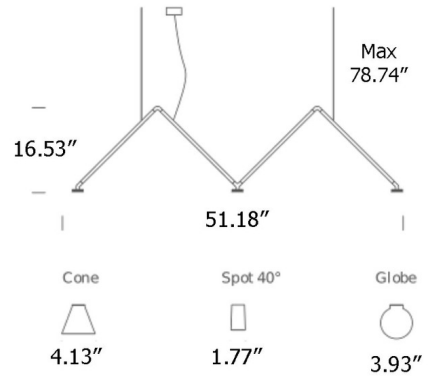

Specifications

COLOR White
BODY FINISH Black
WATTAGE 15W
DIMMER 0-10V
DIMENSIONS 51.18"L x 3.93"W x 16.53"H
INTEGRATED LED MODULE 3 x LED/5W/120V LED
COUNTRY OF ORIGIN Italy

Technical Information

PRODUCT DIMENSIONS Adjustable Cable Length: 78.74"
COLOR RENDERING 90 CRI
LAMP COLOR 2700K
LUMENS/WATT 80.00
LUMINOUS FLUX 400 lumens

Shown in black / white

CLICK TO VIEW PRODUCT

Notes: