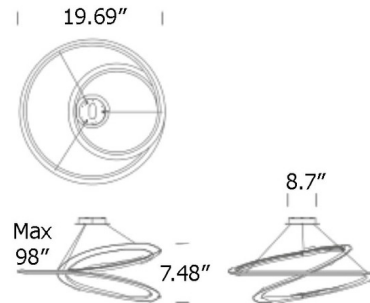

CLICK TO VIEW PRODUCT

Notes: