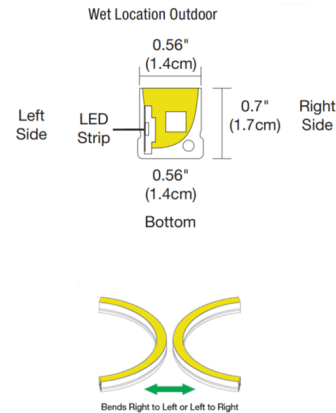

### Description

The Flex Neon LRF5 with a 0.5 inch wide flat lens bends left or right and features E (end power input wire), CA (cap at end, no feed through), and W (outdoor wet location barrel connector cable leads). May be surface or flush mounted. Choose from two wattage and a variety of color temperature options including Warm Dim 27D (2700K-2000K). Sold in 5 foot increments up to 20 feet (5 watt). Universal power supply dimmable with an electronic low voltage (ELV), Triac, or 0-10V dimmer, sold separately. ETL listed. 5-year pro-rated warranty. IP65 rated for outdoor wet locations. Product is built to order. System includes Outdoor 24VDC LED Flex Neon, End Cap, Power Connector (connected to each end of fixture), Wet Location Barrel Connectors, and Mounting Clips (provided with every two feet of Flex Neon). System requires Outdoor Rated Power Supply and Outdoor Power Supply Enclosure. Optional mounting accessories sold separately.

### Specifications

COLOR	White
BODY FINISH	N/A
WATTAGE	50W
DIMMER	Low Voltage Electronic
DIMENSIONS	120"L x 0.56"W x 0.7"H
INTEGRATED LED MODULE	10 x LED/5W/24V LED

### Technical Information

LAMP LIFE	50000 hours
BEAM ANGLE	120°
COLOR RENDERING	85 CRI
LAMP COLOR	3500K
LUMENS/WATT	530.00
LUMINOUS FLUX	2650 lumens

Shown in white

CLICK TO VIEW PRODUCT

Notes: