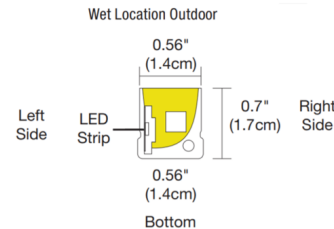

Description

The Flex Neon LRF5 with a 0.5 inch wide flat lens bends left or right and features E (end power input wire), CA (cap at end, no feed through), and W (outdoor wet location barrel connector cable leads). May be surface or flush mounted. Choose from two wattage and a variety of color temperature options including Warm Dim 27D (2700K-2000K). Sold in 5 foot increments up to 20 feet (5 watt). Universal power supply dimmable with an electronic low voltage (ELV), Triac, or 0-10V dimmer, sold separately. ETL listed. 5-year pro-rated warranty. IP65 rated for outdoor wet locations. Product is built to order. System includes Outdoor 24VDC LED Flex Neon, End Cap, Power Connector (connected to each end of fixture), Wet Location Barrel Connectors, and Mounting Clips (provided with every two feet of Flex Neon). System requires Outdoor Rated Power Supply and Outdoor Power Supply Enclosure. Optional mounting accessories sold separately.

Specifications

COLOR	White
BODY FINISH	N/A
WATTAGE	100W
DIMMER	Low Voltage Electronic
DIMENSIONS	240"L x 0.56"W x 0.7"H
INTEGRATED LED MODULE	20 x LED/5W/24V LED

Technical Information

LAMP LIFE	50000 hours
BEAM ANGLE	120°
COLOR RENDERING	92 CRI
LAMP COLOR	3000K
LUMENS/WATT	928.00
LUMINOUS FLUX	4640 lumens

Shown in white

Bends Right to Left or Left to Right

CLICK TO VIEW PRODUCT

Notes: