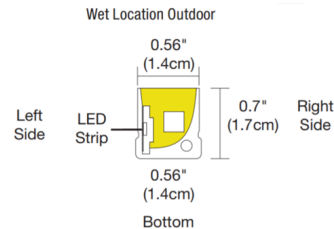

Description

The Flex Neon LRF5 with a 0.5 inch wide flat lens bends left or right and features E (end power input wire), CA (cap at end, no feed through), and W (outdoor wet location barrel connector cable leads). May be surface or flush mounted. Choose from two wattage and a variety of color temperature options including Warm Dim 27D (2700K-2000K). Sold in 5 foot increments up to 20 feet (5 watt). Universal power supply dimmable with an electronic low voltage (ELV), Triac, or 0-10V dimmer, sold separately. ETL listed. 5-year pro-rated warranty. IP65 rated for outdoor wet locations. Product is built to order. System includes Outdoor 24VDC LED Flex Neon, End Cap, Power Connector (connected to each end of fixture), Wet Location Barrel Connectors, and Mounting Clips (provided with every two feet of Flex Neon). System requires Outdoor Rated Power Supply and Outdoor Power Supply Enclosure. Optional mounting accessories sold separately.

Specifications

COLOR	White
BODY FINISH	N/A
WATTAGE	25W
DIMMER	Low Voltage Electronic
DIMENSIONS	60"L x 0.56"W x 0.7"H
INTEGRATED LED MODULE	5 x LED/5W/24V LED

Technical Information

LAMP LIFE	50000 hours
BEAM ANGLE	120°
COLOR RENDERING	92 CRI
LAMP COLOR	2700K
LUMENS/WATT	212.00
LUMINOUS FLUX	1060 lumens

Shown in white

Bends Right to Left or Left to Right

CLICK TO VIEW PRODUCT

Notes: