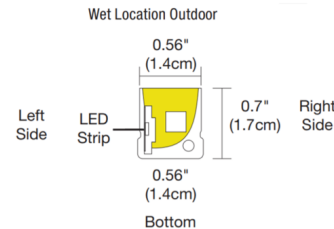

Description

The Flex Neon LRF5 with a 0.5 inch wide flat lens bends left or right and features E (end power input wire), CA (cap at end, no feed through), and W (outdoor wet location barrel connector cable leads). May be surface or flush mounted. Choose from two wattage and a variety of color temperature options including Warm Dim 27D (2700K-2000K). Sold in 5 foot increments up to 20 feet (5 watt). Universal power supply dimmable with an electronic low voltage (ELV), Triac, or 0-10V dimmer, sold separately. ETL listed. 5-year pro-rated warranty. IP65 rated for outdoor wet locations. Product is built to order. System includes Outdoor 24VDC LED Flex Neon, End Cap, Power Connector (connected to each end of fixture), Wet Location Barrel Connectors, and Mounting Clips (provided with every two feet of Flex Neon). System requires Outdoor Rated Power Supply and Outdoor Power Supply Enclosure. Optional mounting accessories sold separately.

Specifications

COLOR	White
BODY FINISH	N/A
WATTAGE	25W
DIMMER	Low Voltage Electronic
DIMENSIONS	60"L x 0.56"W x 0.7"H
INTEGRATED LED MODULE	5 x LED/5W/24V LED

Technical Information

LAMP LIFE	50000 hours
BEAM ANGLE	120°
COLOR RENDERING	85 CRI
LAMP COLOR	3500K
LUMENS/WATT	265.00
LUMINOUS FLUX	1325 lumens

Shown in white

Bends Right to Left or Left to Right

CLICK TO VIEW PRODUCT

Notes: