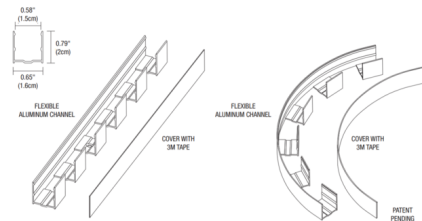

Description

The Flexible .5 Inch Aluminum Channel is designed to work specifically with PureEdge Lighting LRF5 Flex Neon. The channel can make large radius 90 degree turns and sweeping bends that follow the form of architectural details, soffits, signage and more. Available in Black or White finish.

Specifications

COLOR	N/A
BODY FINISH	White
WATTAGE	N/A
DIMMER	N/A
DIMENSIONS	48"L x 0.65"W x 0.79"H
BULB	N/A

Notes:

Shown in white

CLICK TO VIEW PRODUCT