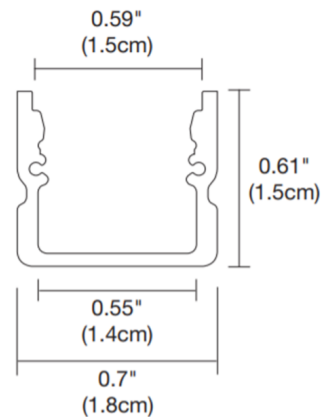

## Flex Neon .5 Inch Channel

By PureEdge Lighting

### Description

The Flex Neon LRF5 Channel is an aluminum extrusion with mounting clips included every 2 feet. Available in 2, 4, 5, 8 and 10 foot lengths and may be cut at the job site. For interior or exterior use. Designed for use with PureEdge Lighting LRF5 Flex Neon.

### Specifications

|             |                       |
|-------------|-----------------------|
| COLOR       | N/A                   |
| BODY FINISH | Satin Aluminum        |
| WATTAGE     | N/A                   |
| DIMMER      | N/A                   |
| DIMENSIONS  | 24"L x 0.7"W x 0.61"H |
| BULB        | N/A                   |