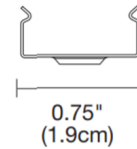

Description

The NX.5-MCL mounting clips are provided with every 12 inches of Flex Neon and may be ordered separately as replacement parts. Designed for use with PureEdge Flex Neon LRF5.

Shown in aluminum

Specifications

COLOR	N/A
BODY FINISH	Aluminum
WATTAGE	N/A
DIMMER	N/A
DIMENSIONS	0.75"W
BULB	N/A

CLICK TO VIEW PRODUCT

Notes: