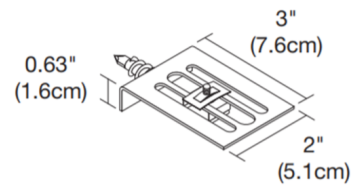

Description

The NX.5-MCL mounting clips are provided with every 12 inches of Flex Neon and may be ordered separately as replacement parts. Designed for use with PureEdge Flex Neon LRF5.

Shown in aluminum

Specifications

COLOR	N/A
BODY FINISH	Aluminum
WATTAGE	N/A
DIMMER	N/A
DIMENSIONS	0.75"W
BULB	N/A

CLICK TO VIEW PRODUCT

Notes: