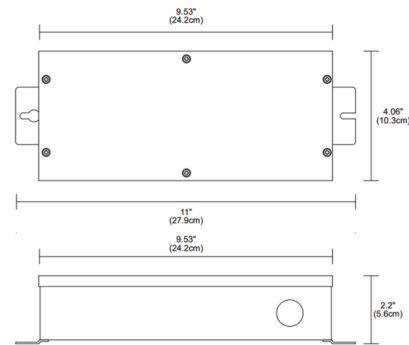

### Specifications

COLOR	N/A
BODY FINISH	Black
WATTAGE	60W
DIMMER	Low Voltage Electronic
DIMENSIONS	11"W x 2.2"H x 4.06"D
BULB NOT INCLUDED	N/A

CLICK TO VIEW PRODUCT

Notes: