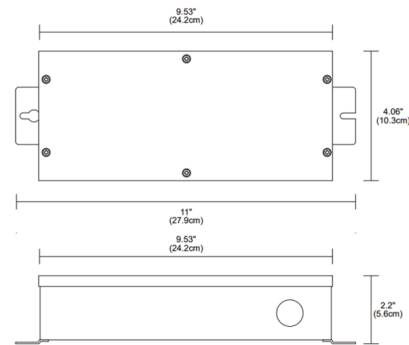

Description

The Universal 96 Watt 24VDC Static White Power Supply for Wet Locations. Input Voltage: 120-277VAC. Class 2 power supply. 100-0% flicker-free dimming. Auto-reset, short-circuit, overload and thermal protection. IP Rating: IP20, IP67 for wet locations. Con-1-2CORD-O Cord conductors included. UL listed. Title 24 compliant. Universal dimming with ELV, Triac and 0-10V dimmers. Available in a 60 and 96 watt option.

Shown in black

Specifications

COLOR	N/A
BODY FINISH	Black
WATTAGE	96W
DIMMER	Low Voltage Electronic
DIMENSIONS	11"W x 2.2"H x 4.06"D
BULB NOT INCLUDED	N/A

CLICK TO VIEW PRODUCT

Notes: