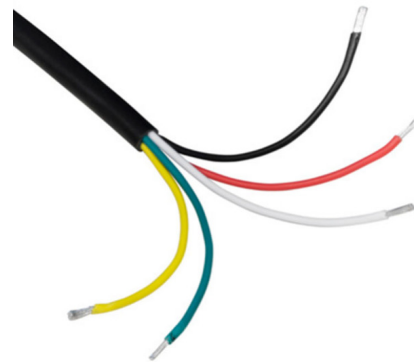

Lightology

lightology.com
866-954-4489
04-27-26

Project: _____

Company: _____

Location: _____ Fixture Type: _____

SPEC #: **EDG1023540**

Approved On: _____ Approved By: _____

Wet and Damp Location Cable for Tunable White / Per Foot By PureEdge Lighting

Description

The Wet and Damp Location Cable is a 5 conductor, 14 gauge cable suitable for transmitting power, control, and switching in indoor and outdoor wet and damp environments. Keep within 50 feet between fixture and power supply. Designed for use with PureEdge Lighting Flex Neon Tunable White outdoor light system. Sold by the foot.

Shown in black

Specifications

COLOR	Black
BODY FINISH	N/A
WATTAGE	N/A
DIMMER	N/A
DIMENSIONS	12"L
BULB	N/A

CLICK TO VIEW PRODUCT

Notes: