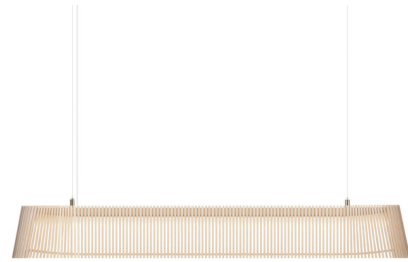

Lightology

lightology.com
866-954-4489
07-07-26

Project: _____

Company: _____

Location: _____ Fixture Type: _____

SPEC #: **SEC1023543**

Approved On: _____ Approved By: _____

Owalo Linear Pendant

By Secto Design

Description

The Owalo Linear features handmade form-pressed birch in a Natural Birch, White laminated, Black laminated, or Walnut Veneer finish. The Black fixture is offered with a Black cable and canopy, all other fixtures are offered with a White cable and canopy. ETL listed.

Specifications

COLOR . . . . . Natural Birch
BODY FINISH . . . . . White
WATTAGE 21W
DIMMER . . . . . N/A
DIMENSIONS . . . . . 39.37"L x 3.54"W x 5.11"H
INTEGRATED LED MODULE . . . . . 1 x LED/21W/120V LED
COUNTRY OF ORIGIN . . . . . Finland

Technical Information

PRODUCT DIMENSIONS . . . . . Cable Length: 15ft
COLOR RENDERING . . . . . 85 CRI
LAMP COLOR 2850K
LUMENS/WATT 119.05
LUMINOUS FLUX . . . . . 2500 lumens

Shown in white / natural birch