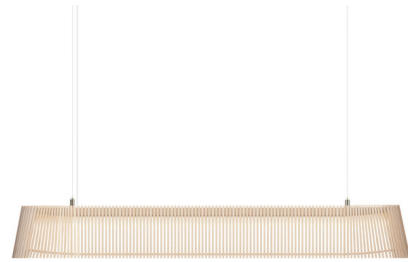

Description

The Owalo Linear features handmade form-pressed birch in a Natural Birch, White laminated, Black laminated, or Walnut Veneer finish. The Black fixture is offered with a Black cable and canopy, all other fixtures are offered with a White cable and canopy. ETL listed.

Specifications

COLOR Natural Birch
BODY FINISH White
WATTAGE 21W
DIMMER N/A
DIMENSIONS 39.37"L x 3.54"W x 5.11"H
INTEGRATED LED MODULE 1 x LED/21W/120V LED
COUNTRY OF ORIGIN Finland

Technical Information

PRODUCT DIMENSIONS Cable Length: 15ft
COLOR RENDERING 85 CRI
LAMP COLOR 2850K
LUMENS/WATT 119.05
LUMINOUS FLUX 2500 lumens

Shown in white / natural birch

CLICK TO VIEW PRODUCT

Notes: