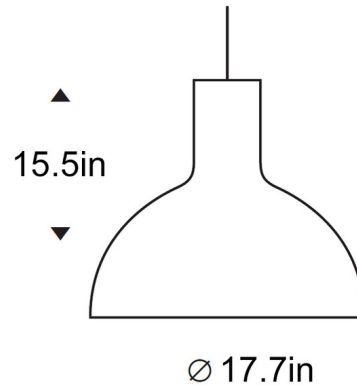

### Specifications

COLOR . . . . . Walnut Birch  
BODY FINISH . . . . . N/A  
WATTAGE . . . . . 20W  
DIMMER . . . . . Standard 120V  
DIMENSIONS . . . . . 17.71"W x 15.35"H  
BULB NOT INCLUDED . . . . . 1 x A19/Medium (E26)/20W/120V LED  
OTHER BULB OPTIONS . . . . . 1 x A19/Medium (E26)/120V LED  
COUNTRY OF ORIGIN . . . . . Finland

### Technical Information

PRODUCT DIMENSIONS . . . . . Adjustable Cable Length: 59"  
LAMP COLOR . . . . . 3000K

Shown in walnut birch

CLICK TO VIEW PRODUCT

Notes: