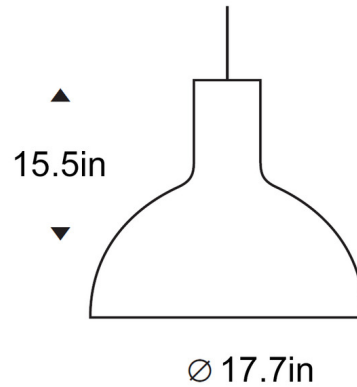

### Specifications

COLOR . . . . . Walnut Birch  
BODY FINISH . . . . . N/A  
WATTAGE . . . . . 20W  
DIMMER . . . . . Standard 120V  
DIMENSIONS . . . . . 17.71"W x 15.35"H  
BULB NOT INCLUDED . . . . . 1 x A19/Medium (E26)/20W/120V LED  
OTHER BULB OPTIONS . . . . . 1 x A19/Medium (E26)/120V LED  
COUNTRY OF ORIGIN . . . . . Finland

### Technical Information

PRODUCT DIMENSIONS . . . . . Adjustable Cable Length: 59"  
LAMP COLOR . . . . . 3000K

Shown in walnut birch

CLICK TO VIEW PRODUCT

Notes: