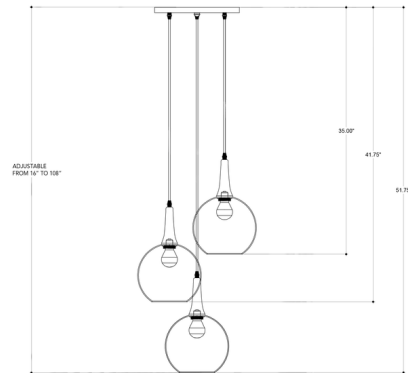

### Description

Beckett Trio Pendant features wrought iron with an Emery Rust finish and glass shades. Three 60 watt 120 volt Edison A-shape medium base incandescent bulbs are required, but not included. UL listed. Individual globes are 9 inch diameter. 18 inch diameter x height adjustable from 12 to 108 inches. Ceiling canopy is 12 inch diameter x .75 inch height.

### Specifications

COLOR	Clear
BODY FINISH	Rust
WATTAGE	180W
DIMMER	Standard 120V
DIMENSIONS	18"W
BULB NOT INCLUDED	3 x Edison/Medium (E26)/60W/120V Incandescent
COUNTRY OF ORIGIN	Philippines

CLICK TO VIEW PRODUCT