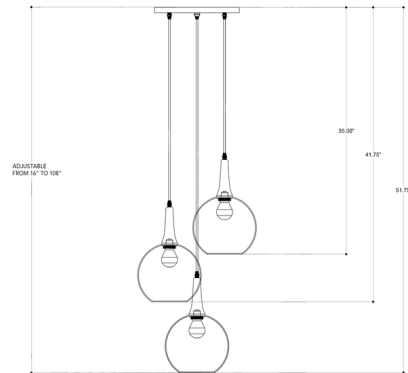

Description

Beckett Trio Pendant features wrought iron with an Emery Rust finish and glass shades. Three 60 watt 120 volt Edison A-shape medium base incandescent bulbs are required, but not included. UL listed. Individual globes are 9 inch diameter. 18 inch diameter x height adjustable from 12 to 108 inches. Ceiling canopy is 12 inch diameter x .75 inch height.

Specifications

COLOR Clear
BODY FINISH Rust
WATTAGE 180W
DIMMER Standard 120V
DIMENSIONS 18"W
BULB NOT INCLUDED 3 x Edison/Medium (E26)/60W/120V Incandescent
COUNTRY OF ORIGIN Philippines

Shown in rust / clear