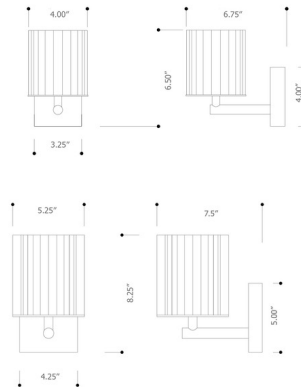

### Description

The Flute Wall Light features a cylindrical ribbed Frosted glass shade set against a square backplate for a sleek, sophisticated look. Available in two sizes with a Polished Chrome, Polished Nickel, Polished Gold, or Brushed Nickel. Polished Nickel shown with US backplate. All finishes ship with extended US backplate. NOTE: Larger size is NOT available with a Brushed Nickel finish.

### Specifications

COLOR . . . . . Frosted  
BODY FINISH . . . . . Polished Gold  
WATTAGE . . . . . 4.5W  
DIMMER . . . . . Standard 120V  
DIMENSIONS . . . . . 5.25"W x 8.25"H x 4.25"D  
BULB NOT INCLUDED . . . . . 1 x JCD/G9/4.5W/120V LED