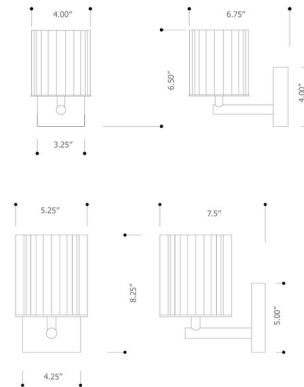

### Description

The Flute Wall Light features a cylindrical ribbed Frosted glass shade set against a square backplate for a sleek, sophisticated look. Available in two sizes with a Polished Chrome, Polished Nickel, Polished Gold, or Brushed Nickel. Polished Nickel shown with US backplate. All finishes ship with extended US backplate. NOTE: Larger size is NOT available with a Brushed Nickel finish.

### Specifications

COLOR . . . . . Frosted  
BODY FINISH . . . . . Polished Nickel  
WATTAGE . . . . . 4.5W  
DIMMER . . . . . Standard 120V  
DIMENSIONS . . . . . 5.25"W x 8.25"H x 4.25"D  
BULB NOT INCLUDED . . . . . 1 x JCD/G9/4.5W/120V LED