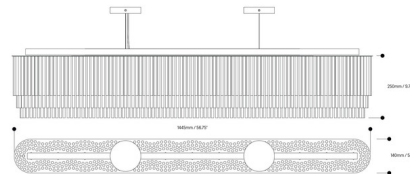

Specifications

COLOR . . . . . Clear
BODY FINISH . . . . . Polished Brass
WATTAGE 40.5W
DIMMER . . . . . Standard 120V
DIMENSIONS . . . . . 39.77\"/>