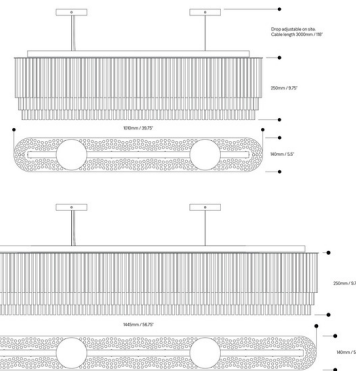

By Tom Kirk Lighting

Description

The Linear Thin Chandelier offers an utterly glamorous, chic look featuring five tiers of glass rods that compose the ovular silhouette of this fixture. Available in two sizes finished in Polished Nickel, Brushed Nickel, Powdercoat, Brass Based Bronze, Polished Chrome, or Polished Brass. UL and CUL listed.

Shown in polished brass / clear

Specifications

COLOR Clear
 BODY FINISH Polished Brass
 WATTAGE 40.5W
 DIMMER Standard 120V
 DIMENSIONS 39.77\"/>

Technical Information

LAMP COLOR 3000K
 LUMENS/WATT 800.00
 LUMINOUS FLUX 3600 lumens