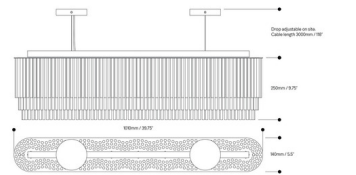

### Description

The Linear Thin Chandelier offers an utterly glamorous, chic look featuring five tiers of glass rods that compose the ovular silhouette of this fixture. Available in two sizes finished in Polished Nickel, Brushed Nickel, Powdercoat, Brass Based Bronze, Polished Chrome, or Polished Brass. UL and CUL listed.

### Specifications

COLOR . . . . . Clear  
 BODY FINISH . . . . . Polished Brass  
 WATTAGE . . . . . 40.5W  
 DIMMER . . . . . Standard 120V  
 DIMENSIONS . . . . . 39.77\"/>