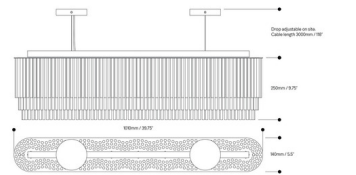

By Tom Kirk Lighting

Description

The Linear Thin Chandelier offers an utterly glamorous, chic look featuring five tiers of glass rods that compose the ovular silhouette of this fixture. Available in two sizes finished in Polished Nickel, Brushed Nickel, Powdercoat, Brass Based Bronze, Polished Chrome, or Polished Brass. UL and CUL listed.

Shown in polished brass / clear

Specifications

COLOR Clear
 BODY FINISH Polished Chrome
 WATTAGE 58.5W
 DIMMER Standard 120V
 DIMENSIONS 57.29\"/>

Technical Information

LAMP COLOR 3000K
 LUMENS/WATT 1,155.56
 LUMINOUS FLUX 5200 lumens