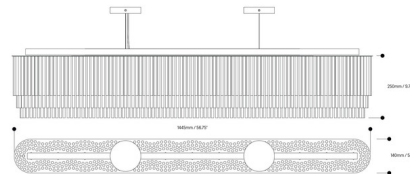

By Tom Kirk Lighting

Description

The Linear Thin Chandelier offers an utterly glamorous, chic look featuring five tiers of glass rods that compose the ovular silhouette of this fixture. Available in two sizes finished in Polished Nickel, Brushed Nickel, Powdercoat, Brass Based Bronze, Polished Chrome, or Polished Brass. UL and CUL listed.

Shown in polished brass / clear

Specifications

COLOR Clear
 BODY FINISH Polished Chrome
 WATTAGE 58.5W
 DIMMER Standard 120V
 DIMENSIONS 57.29\"/>

Technical Information

LAMP COLOR 3000K
 LUMENS/WATT 1,155.56
 LUMINOUS FLUX 5200 lumens