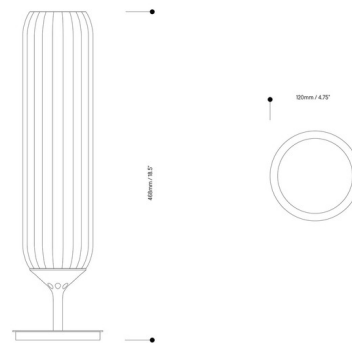

Lightology

lightology.com
866-954-4489
05-24-26

Project: _____

Company: _____

Location: _____ Fixture Type: _____

SPEC #: **KRK1023680**

Approved On: _____ Approved By: _____

Pod Table Lamp By Tom Kirk Lighting

Description

The Pod Table Lamp brings a slender and refined presence to a variety of interior spaces. The clean lines of the Frosted glass diffuser is complemented by a Polished Nickel, Polished Chrome, or Polished Gold finish. On/Off in-line switch. CE listed.

Shown in polished gold / frosted

Specifications

COLOR Frosted
BODY FINISH Polished Chrome
WATTAGE 4.5W
DIMMER Not Included
DIMENSIONS 4.75"W x 18.5"H
BULB NOT INCLUDED 1 x MR16/GU10/4.5W/120V LED

Technical Information

LAMP COLOR 3000K
LUMENS/WATT 80.00
LUMINOUS FLUX 360 lumens

CLICK TO VIEW PRODUCT

Notes: