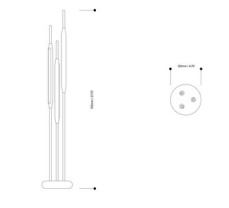

Description

The Reed Table Lamp have a sophisticated design and take inspiration from the reeds that grow along river banks. Available in two sizes, a single reed or a small cluster of three reeds. Includes an in-line dimmer switch that controls the soft warm glow from the integrated LED lights. NOTE: Polished Gold, Fir Green, and Anthracite finishes are not available in 3-light size.

Shown in polished copper

Specifications

| | |
|-----------------------|----------------------|
| COLOR | N/A |
| BODY FINISH | Polished Copper |
| WATTAGE | 12.6W |
| DIMMER | Included |
| DIMENSIONS | 4.75"W x 27.75"H |
| INTEGRATED LED MODULE | 3 x LED/4.2W/24V LED |