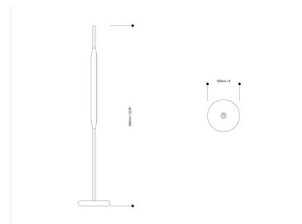

Description

The Reed Table Lamp have a sophisticated design and take inspiration from the reeds that grow along river banks. Available in two sizes, a single reed or a small cluster of three reeds. Includes an in-line dimmer switch that controls the soft warm glow from the integrated LED lights. NOTE: Polished Gold, Fir Green, and Anthracite finishes are not available in 3-light size.

Shown in polished copper

Specifications

| | |
|-----------------------|----------------------|
| COLOR | N/A |
| BODY FINISH | Polished Copper |
| WATTAGE | 12.6W |
| DIMMER | Included |
| DIMENSIONS | 4.75"W x 27.75"H |
| INTEGRATED LED MODULE | 3 x LED/4.2W/24V LED |