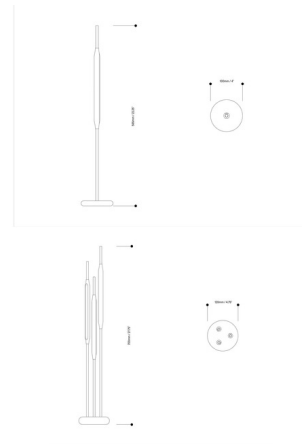

Lightology

lightology.com
866-954-4489
04-23-26

Project: _____

Company: _____

Location: _____ Fixture Type: _____

SPEC #: **KRK1023684**

Approved On: _____ Approved By: _____

Reed Table Lamp By Tom Kirk Lighting

Description

The Reed Table Lamp have a sophisticated design and take inspiration from the reeds that grow along river banks. Available in two sizes, a single reed or a small cluster of three reeds. Includes an in-line dimmer switch that controls the soft warm glow from the integrated LED lights. NOTE: Polished Gold, Fir Green, and Anthracite finishes are not available in 3-light size.

Shown in polished copper

Specifications

COLOR N/A
BODY FINISH Polished Copper
WATTAGE 1.4W
DIMMER Included
DIMENSIONS 4"W x 22.25"H
INTEGRATED LED MODULE 1 x LED/1.4W/24V LED

Technical Information

LAMP COLOR 3000K
LUMENS/WATT 114.29
LUMINOUS FLUX 160 lumens