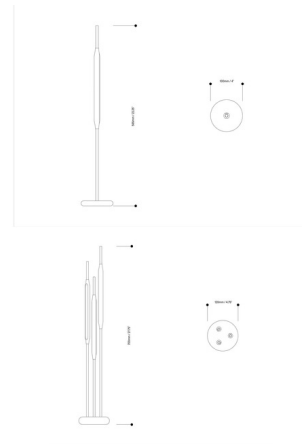

## Reed Table Lamp By Tom Kirk Lighting

### Description

The Reed Table Lamp have a sophisticated design and take inspiration from the reeds that grow along river banks. Available in two sizes, a single reed or a small cluster of three reeds. Includes an in-line dimmer switch that controls the soft warm glow from the integrated LED lights. NOTE: Polished Gold, Fir Green, and Anthracite finishes are not available in 3-light size.

### Specifications

COLOR . . . . . N/A  
BODY FINISH . . . . . Polished Copper  
WATTAGE . . . . . 1.4W  
DIMMER . . . . . Included  
DIMENSIONS . . . . . 4"W x 22.25"H  
INTEGRATED LED MODULE . . . . . 1 x LED/1.4W/24V LED