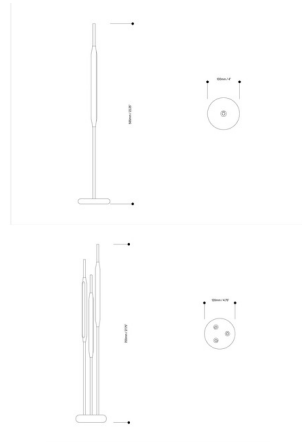

CLICK TO VIEW PRODUCT

Notes: