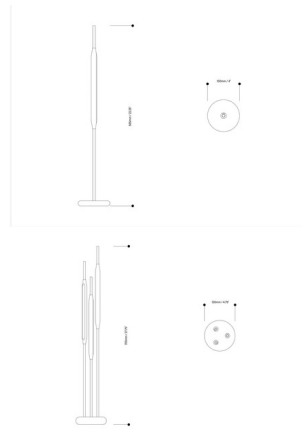

CLICK TO VIEW PRODUCT

Notes: