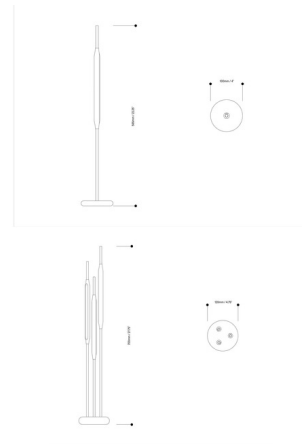

Lightology

lightology.com
866-954-4489
05-25-26

Project: _____

Company: _____

Location: _____ Fixture Type: _____

SPEC #: **KRK1023687**

Approved On: _____ Approved By: _____

Reed Table Lamp By Tom Kirk Lighting

Description

The Reed Table Lamp have a sophisticated design and take inspiration from the reeds that grow along river banks. Available in two sizes, a single reed or a small cluster of three reeds. Includes an in-line dimmer switch that controls the soft warm glow from the integrated LED lights. NOTE: Polished Gold, Fir Green, and Anthracite finishes are not available in 3-light size.

Shown in matte black

Specifications

COLOR	N/A
BODY FINISH	Matte Black
WATTAGE	1.4W
DIMMER	Included
DIMENSIONS	4"W x 22.25"H
INTEGRATED LED MODULE	1 x LED/1.4W/24V LED

Technical Information

LAMP COLOR	3000K
LUMENS/WATT	114.29
LUMINOUS FLUX	160 lumens