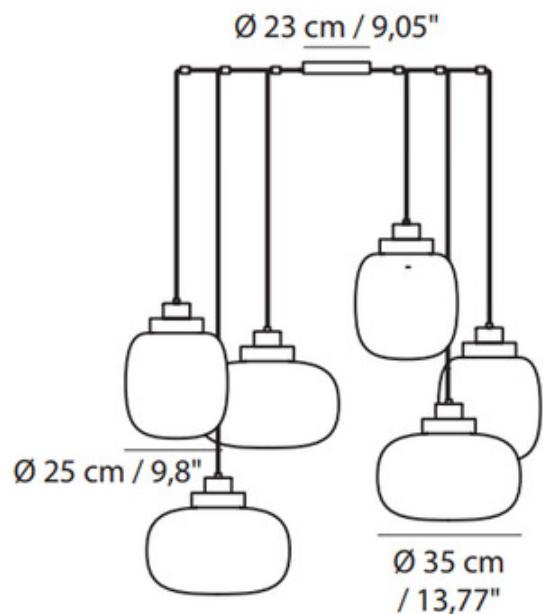

Shown in: Gray / Smoke

SHADE COLOR	Smoke
BODY FINISH	Gray
WATTAGE	72W
DIMMER	Low Voltage Electronic
DIMENSIONS	13.8"W x 19.7"H
INTEGRATED LED MODULE	
LAMP	6 x LED/12W/120V LED

#### Technical Information

LUMINOUS FLUX	7200 lumens
LUMENS/WATT	600.00
LAMP COLOR	2700K
PRODUCT DIMENSIONS	Cable Length: 59"

SPEC #

TOY1023699

COMPANY

PROJECT

FIXTURE TYPE

APPROVED BY