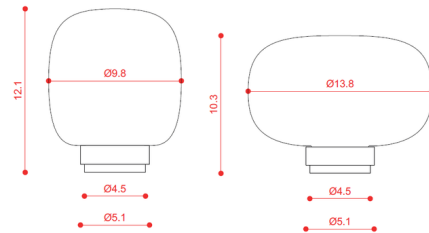

Shown in gray / opal

Specifications

COLOR Opal
BODY FINISH Gray
WATTAGE 25W
DIMMER Included
DIMENSIONS 9.8"W x 12.1"H
BULB NOT INCLUDED 1 x A19/Medium (E26)/25W/120V LED

Technical Information

PRODUCT DIMENSIONS Cord Length: 59"