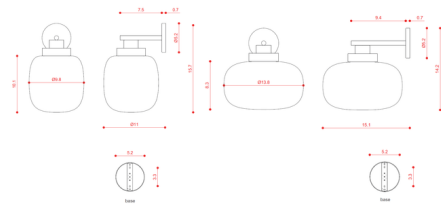

Shown in brass / smoke

Specifications

COLOR Smoke
BODY FINISH Brass
WATTAGE 25W
DIMMER Standard 120V
DIMENSIONS 9.8"W x 15.7"H x 11"D
BULB NOT INCLUDED 1 x A19/Medium (E26)/25W/120V LED

Technical Information

PRODUCT DIMENSIONS Backplate: 4.33" Dia

CLICK TO VIEW PRODUCT

Notes: