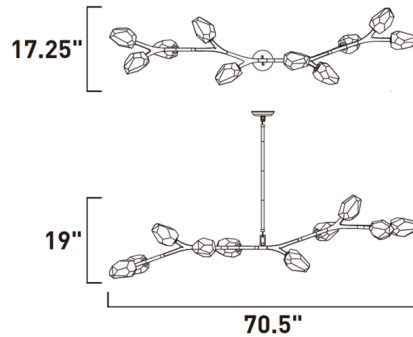

CLICK TO VIEW PRODUCT

Notes: