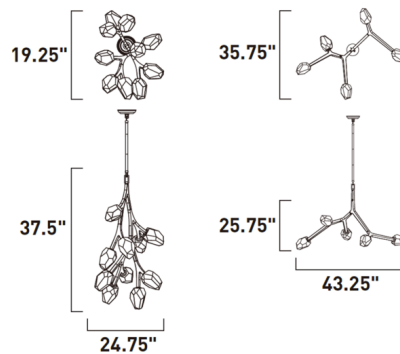

By Et2

Description

The Blossom Multi Light Pendant features organically formed Morning Frost Glass and Clear Glass emulating closed flower petals and concealing LED light sources. Features a stem like structure in a Black or Natural Aged Brass finish. Available in two sizes. ETL listed.

Specifications

COLOR Frosted
BODY FINISH Black
WATTAGE 40W
DIMMER Low Voltage Electronic
DIMENSIONS 19.25"W x 37.5"H x 24.75"D
BULB INCLUDED 10 x JCD/G9/4W/120V LED

Technical Information

PRODUCT DIMENSIONS Overall Height: 48.75in Min. - 84.5in Max
LAMP LIFE 25000 hours
COLOR RENDERING 80 CRI
LAMP COLOR 3000K
LUMENS/WATT 1,000.00
LUMINOUS FLUX 4000 lumens

Shown in black / frosted

CLICK TO VIEW PRODUCT

Notes: