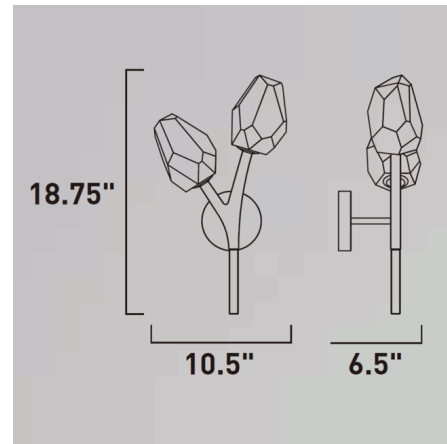

Lightology

lightology.com
866-954-4489
04-25-26

Project: _____

Company: _____

Location: _____ Fixture Type: _____

SPEC #: **ET21023770**

Approved On: _____ Approved By: _____

Blossom Wall Sconce

By Et2

Description

The Blossom Wall Sconce features organically formed Morning Frost Glass and Clear Glass emulating closed flower petals and concealing two LED light sources. Features a stem like structure in a Black or Natural Aged Brass finish. ETL listed.

Specifications

COLOR . . . . . Frosted
BODY FINISH . . . . . Natural Aged Brass
WATTAGE 8W
DIMMER . . . . . Low Voltage Electronic
DIMENSIONS . . . . . 10.5"W x 18.75"H x 6.5"D
BULB INCLUDED . . . . . 2 x JCD/G9/4W/120V LED

Technical Information

LAMP LIFE . . . . . 25000 hours
COLOR RENDERING . . . . . 80 CRI
LAMP COLOR 3000K
LUMENS/WATT 200.00
LUMINOUS FLUX . . . . . 800 lumens

CLICK TO VIEW PRODUCT

Notes: