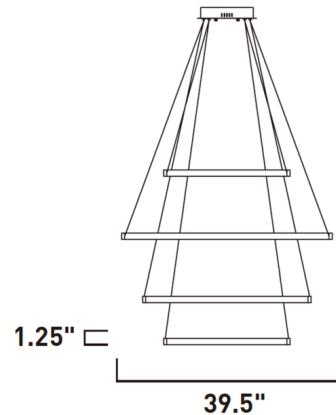

CLICK TO VIEW PRODUCT

Notes: