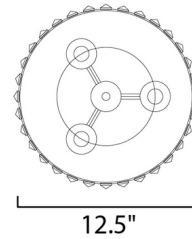

Description

The Madeline Flush Mount features rectilinear Beveled Crystals that bejewel the Matte Black frame to create a stark contrast to this radiantly prismatic display of light. The bound crystal is fixed to the frame to reduce time spent dressing the fixture. Place over the dining table to complete your look. ETL listed.

Shown in black / crystal

Specifications

COLOR	Crystal
BODY FINISH	Black
WATTAGE	18W
DIMMER	Standard 120V
DIMENSIONS	12.5"W x 7.75"H
BULB NOT INCLUDED	3 x B11/Candelabra (E12)/6W/120V LED

CLICK TO VIEW PRODUCT