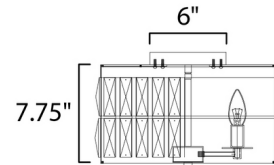

Description

The Madeline Flush Mount features rectilinear Beveled Crystals that bejewel the Matte Black frame to create a stark contrast to this radiantly prismatic display of light. The bound crystal is fixed to the frame to reduce time spent dressing the fixture. Place over the dining table to complete your look. ETL listed.

Shown in black / crystal

Specifications

COLOR	Crystal
BODY FINISH	Black
WATTAGE	18W
DIMMER	Standard 120V
DIMENSIONS	12.5"W x 7.75"H
BULB NOT INCLUDED	3 x B11/Candelabra (E12)/6W/120V LED

CLICK TO VIEW PRODUCT