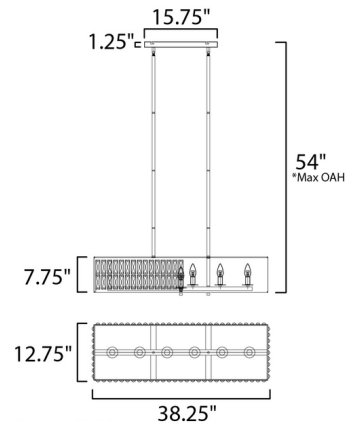

CLICK TO VIEW PRODUCT

Notes: