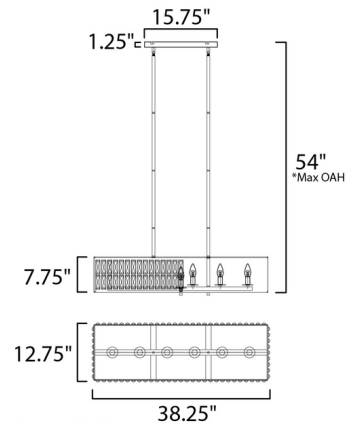

Lightology

lightology.com
866-954-4489
07-08-26

Project: _____

Company: _____

Location: _____ Fixture Type: _____

SPEC #: **MAX1023817**

Approved On: _____ Approved By: _____

Madeline Linear Pendant By Maxim Lighting

Description

The Madeline Linear Pendant features rectilinear Beveled Crystals that bejewel the Matte Black frame to create a stark contrast to this radiantly prismatic display of light. The bound crystal is fixed to the frame to reduce time spent dressing the fixture. Place over the dining table to complete your look. ETL listed.

Shown in black / crystal

Specifications

COLOR Crystal
BODY FINISH Black
WATTAGE 36W
DIMMER Standard 120V
DIMENSIONS 38.25"L x 12.75"W x 7.75"H
BULB NOT INCLUDED 6 x B11/Candelabra (E12)/6W/120V LED

Technical Information

PRODUCT DIMENSIONS Max Overall Height: 54"

CLICK TO VIEW PRODUCT

Notes: