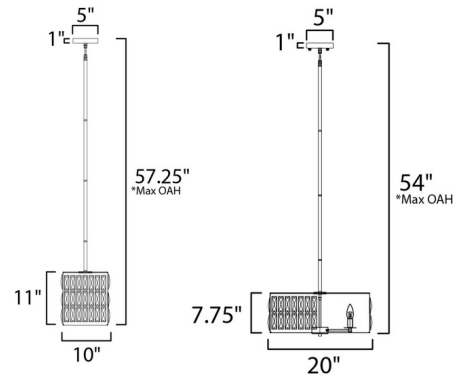

Shown in black / crystal

CLICK TO VIEW PRODUCT

Notes: