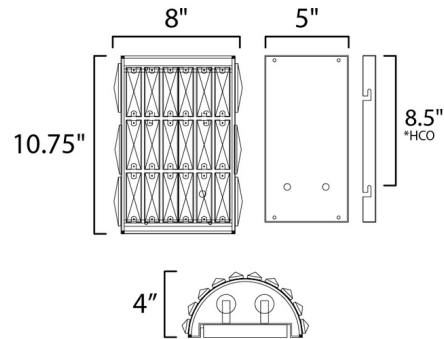

By Maxim Lighting

Description

The Madeline Wall Sconce features rectilinear Beveled Crystals that bejewel the Matte Black frame to create a stark contrast to this radiantly prismatic display of light. The bound crystal is fixed to the frame to reduce time spent dressing the fixture. Place where layered lighting is needed most. ADA compliant. ETL listed.

Shown in black / crystal

Specifications

COLOR	Crystal
BODY FINISH	Black
WATTAGE	12W
DIMMER	Standard 120V
DIMENSIONS	10.75"W x 8"H x 4"D
BULB NOT INCLUDED	2 x B11/Candelabra (E12)/6W/120V LED

CLICK TO VIEW PRODUCT