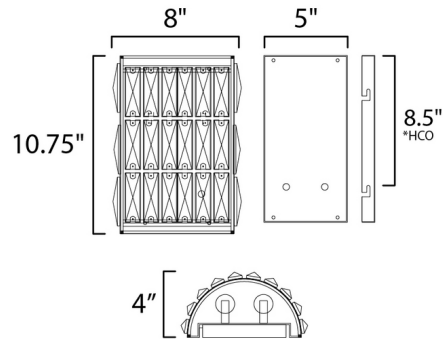

By Maxim Lighting

Description

The Madeline Wall Sconce features rectilinear Beveled Crystals that bejewel the Matte Black frame to create a stark contrast to this radiantly prismatic display of light. The bound crystal is fixed to the frame to reduce time spent dressing the fixture. Place where layered lighting is needed most. ADA compliant. ETL listed.

Shown in black / crystal

Specifications

COLOR	Crystal
BODY FINISH	Black
WATTAGE	12W
DIMMER	Standard 120V
DIMENSIONS	10.75"W x 8"H x 4"D
BULB NOT INCLUDED	2 x B11/Candelabra (E12)/6W/120V LED

CLICK TO VIEW PRODUCT