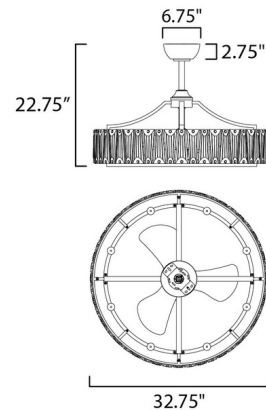

CLICK TO VIEW PRODUCT

Notes: