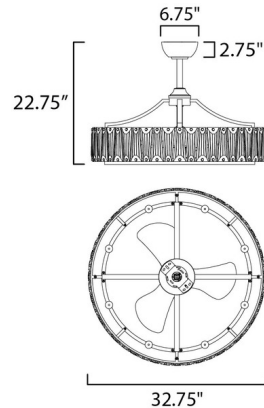

CLICK TO VIEW PRODUCT

Notes: