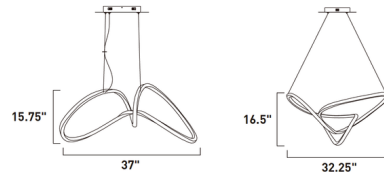

Shown in black chrome / frosted