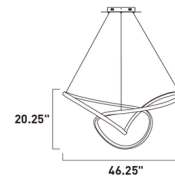

Lightology

lightology.com
866-954-4489
04-22-26

Project: _____

Company: _____

Location: _____ Fixture Type: _____

SPEC #: **ET21023834**

Approved On: _____ Approved By: _____

Perpetual Pendant By Et2

Description

The Perpetual Pendant brings a sculptural work of art to your interior space. A continuous sweeping line in Brushed Champagne, curves and curls around itself. Light moves in all directions for dramatic lighting in your room. Available in three sizes with a Black Chrome or Brushed Champagne finish. ETL listed. ADEX Finalist 2021

Specifications

COLOR . . . . . Frosted
BODY FINISH . . . . . Black Chrome
WATTAGE 63W
DIMMER . . . . . Low Voltage Electronic
DIMENSIONS . . . . . 46.25"W x 20.25"H x 27.25"D
INTEGRATED LED MODULE . . . . . 1 x LED/63W/120V LED

Technical Information

PRODUCT DIMENSIONS . . . . . Overall height: 23.5in Min. - 140.25in Max
LAMP LIFE . . . . . 30000 hours
COLOR RENDERING . . . . . 90 CRI
LAMP COLOR 3000K
LUMENS/WATT 70.00
LUMINOUS FLUX . . . . . 4410 lumens

Notes:

Shown in black chrome / frosted

CLICK TO VIEW PRODUCT