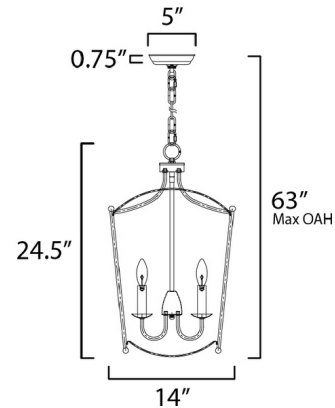

### Specifications

COLOR	N/A
BODY FINISH	Chestnut Bronze
WATTAGE	24W
DIMMER	Standard 120V
DIMENSIONS	14"W x 24.5"H
BULB NOT INCLUDED	3 x B11/Candelabra (E12)/8W/120V LED

### Technical Information

PRODUCT DIMENSIONS	Max Overall Height: 63"
--------------------	-------------------------

CLICK TO VIEW PRODUCT

Notes: