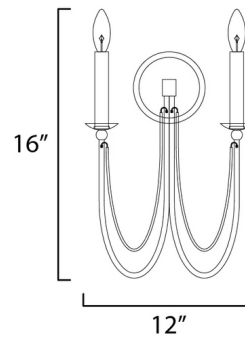

Lightology

lightology.com
866-954-4489
06-03-26

Project: _____

Company: _____

Location: _____ Fixture Type: _____

SPEC #: **MAX1023842**

Approved On: _____ Approved By: _____

Plumette Wall Sconce By Maxim Lighting

Shown in gold leaf

Specifications

COLOR N/A
BODY FINISH Gold Leaf
WATTAGE 16W
DIMMER Standard 120V
DIMENSIONS 12"W x 16"H x 5.25"D
BULB NOT INCLUDED 2 x B11/Candelabra (E12)/8W/120V LED

Technical Information

PRODUCT DIMENSIONS Backplate: 5" Dia.

CLICK TO VIEW PRODUCT

Notes: