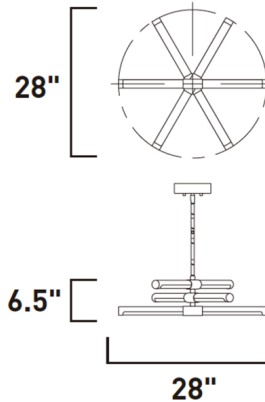

### Description

The Rollo Multi-Light Pendant features a Steel body in a hydro-dipped wood finish. Includes an acrylic diffuser. ETL listed.

### Specifications

COLOR	Frosted
BODY FINISH	Antique Pecan
WATTAGE	240W
DIMMER	Low Voltage Electronic
DIMENSIONS	28"W x 6.5"H x 28"D
INTEGRATED LED MODULE	6 x LED/40W/120V LED

### Technical Information

PRODUCT DIMENSIONS	Overall Height: 6.5in Min. - 48.5in Max.
LAMP LIFE	30000 hours
COLOR RENDERING	.90 CRI
LAMP COLOR	3000K
LUMENS/WATT	82.50
LUMINOUS FLUX	3300 lumens

Shown in antique pecan / frosted