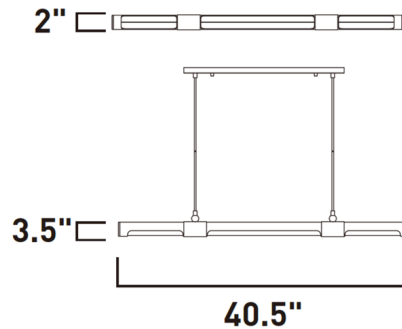

By Et2

Description

The Rollo Linear Pendant features a Steel body in a hydro-dipped wood finish. Includes an Acrylic diffuser. ETL listed.

Specifications

COLOR	Frosted
BODY FINISH	Antique Pecan
WATTAGE	34W
DIMMER	Low Voltage Electronic
DIMENSIONS	40.5"L x 3"W x 3.5"H
INTEGRATED LED MODULE	1 x LED/34W/120V LED

Technical Information

PRODUCT DIMENSIONS	Min/Max Overall Height: 3.5" – 120"
LAMP LIFE	30000 hours
COLOR RENDERING	90 CRI
LAMP COLOR	3000K
LUMENS/WATT	50.00
LUMINOUS FLUX	1700 lumens

Shown in antique pecan / frosted