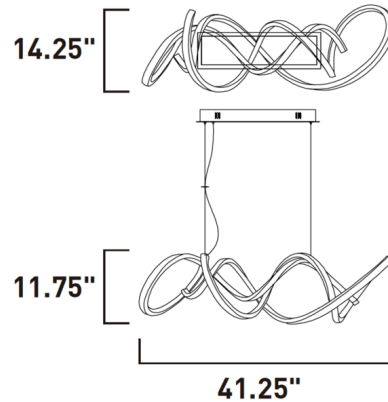

Shown in black chrome / frosted

CLICK TO VIEW PRODUCT

Notes: