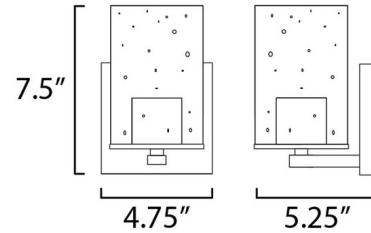

Lightology

lightology.com
866-954-4489
04-26-26

Project: _____

Company: _____

Location: _____ Fixture Type: _____

SPEC #: **MAX1023870**

Approved On: _____ Approved By: _____

Sleek Wall Sconce By Maxim Lighting

Description

The Sleek Wall Sconce features a clean and simple design with a rectangular backplate and a slender arm that holds a Clear Seeded Glass shade.

Shown in black / seedy glass

Specifications

COLOR Seedy Glass
BODY FINISH Black
WATTAGE 60W
DIMMER Standard 120V
DIMENSIONS 4.75"W x 7.5"H x 5.25"D
BULB NOT INCLUDED 1 x Edison/Medium (E26)/60W/120V Incandescent
OTHER BULB OPTIONS Edison/Medium (E26)/120V LED

Technical Information

PRODUCT DIMENSIONS Backplate: 4.75" square

CLICK TO VIEW PRODUCT

Notes: