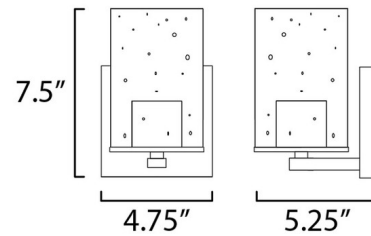

Lightology

lightology.com
866-954-4489
07-07-26

Project: _____

Company: _____

Location: _____ Fixture Type: _____

SPEC #: **MAX1023870**

Approved On: _____ Approved By: _____

Sleek Wall Sconce By Maxim Lighting

Description

The Sleek Wall Sconce features a clean and simple design with a rectangular backplate and a slender arm that holds a Clear Seeded Glass shade.

Shown in black / seedy glass

Specifications

COLOR Seedy Glass
BODY FINISH Black
WATTAGE 60W
DIMMER Standard 120V
DIMENSIONS 4.75"W x 7.5"H x 5.25"D
BULB NOT INCLUDED 1 x Edison/Medium (E26)/60W/120V Incandescent
OTHER BULB OPTIONS Edison/Medium (E26)/120V LED

Technical Information

PRODUCT DIMENSIONS Backplate: 4.75" square

CLICK TO VIEW PRODUCT

Notes: